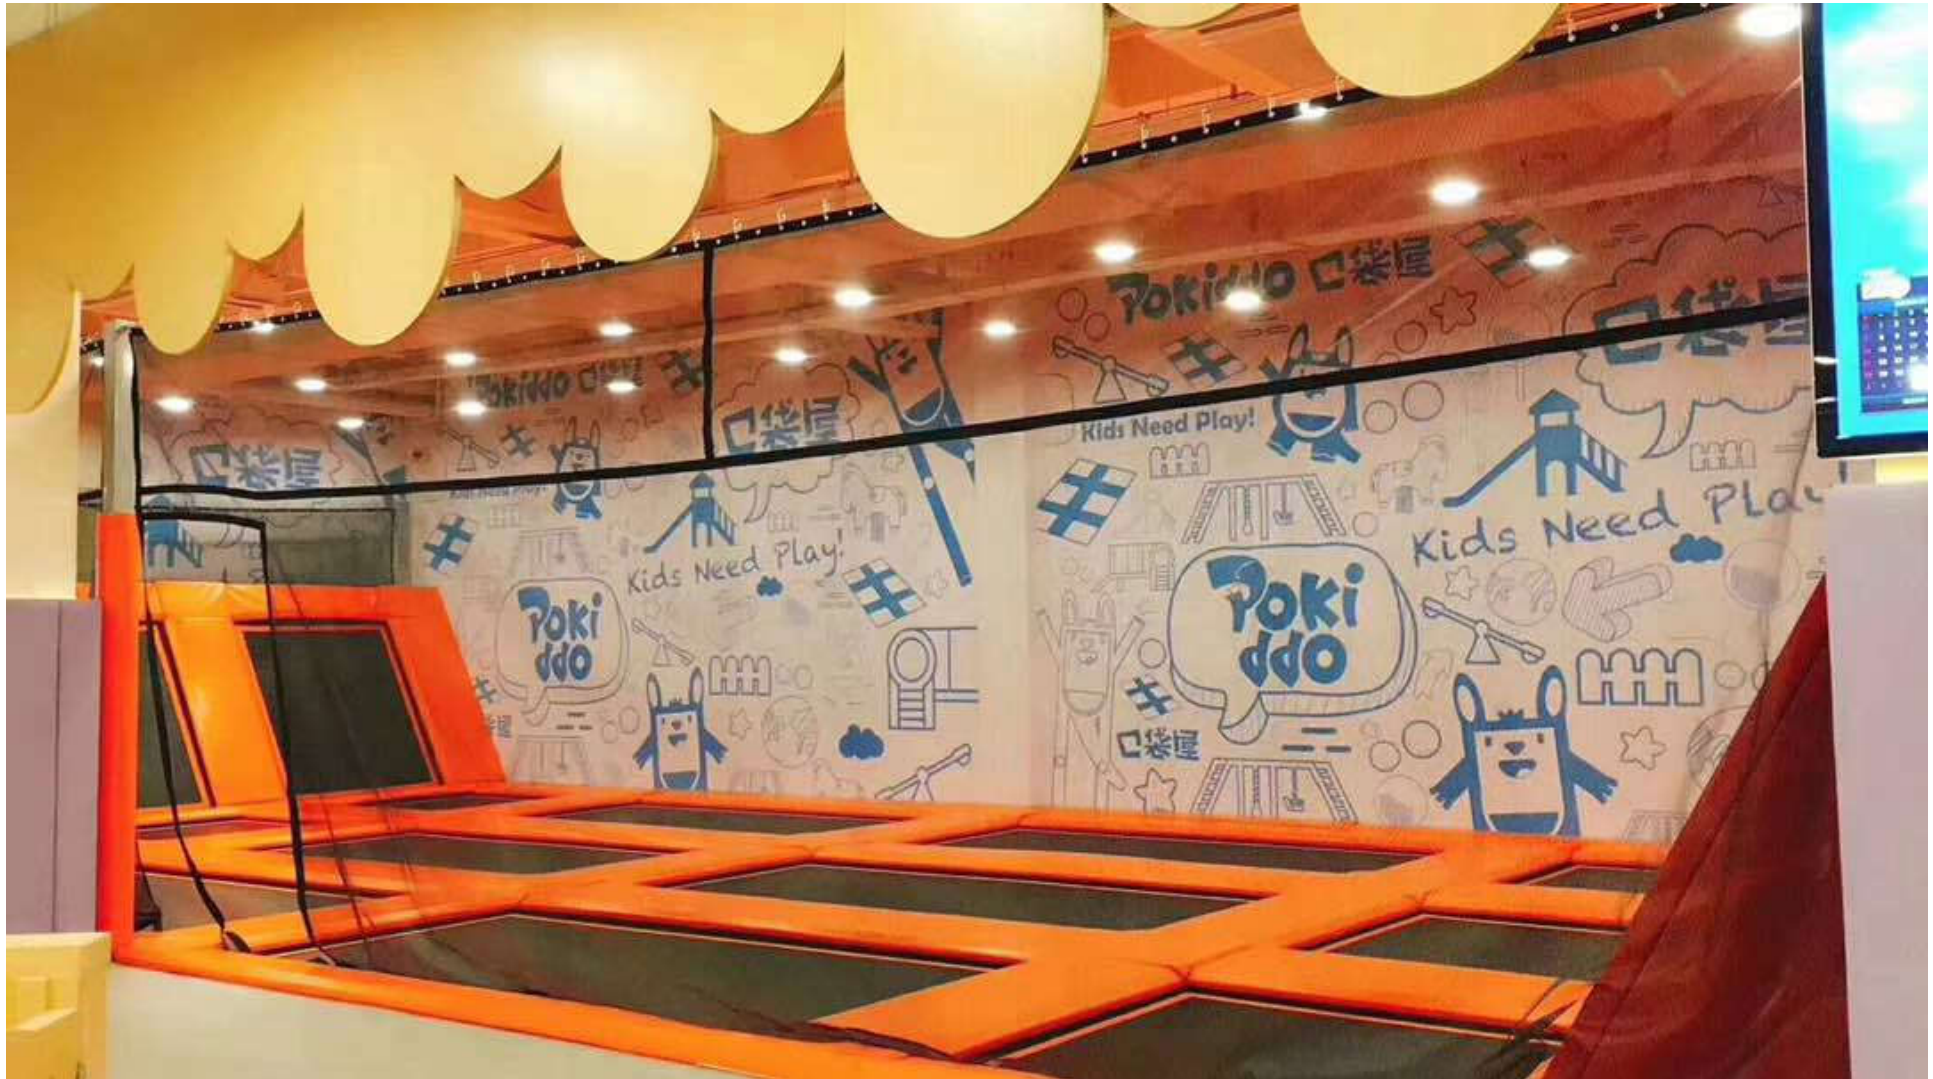

Liben Perfect Final Design

Total About 1100 sqm

(11840sqft)

Here Show The Real Pictures

Contact me for more information!

Mr.Loic Hoo /Sales Manager

E-mail: exp09@libenplay.com

Msn: libenexp09@hotmail.com