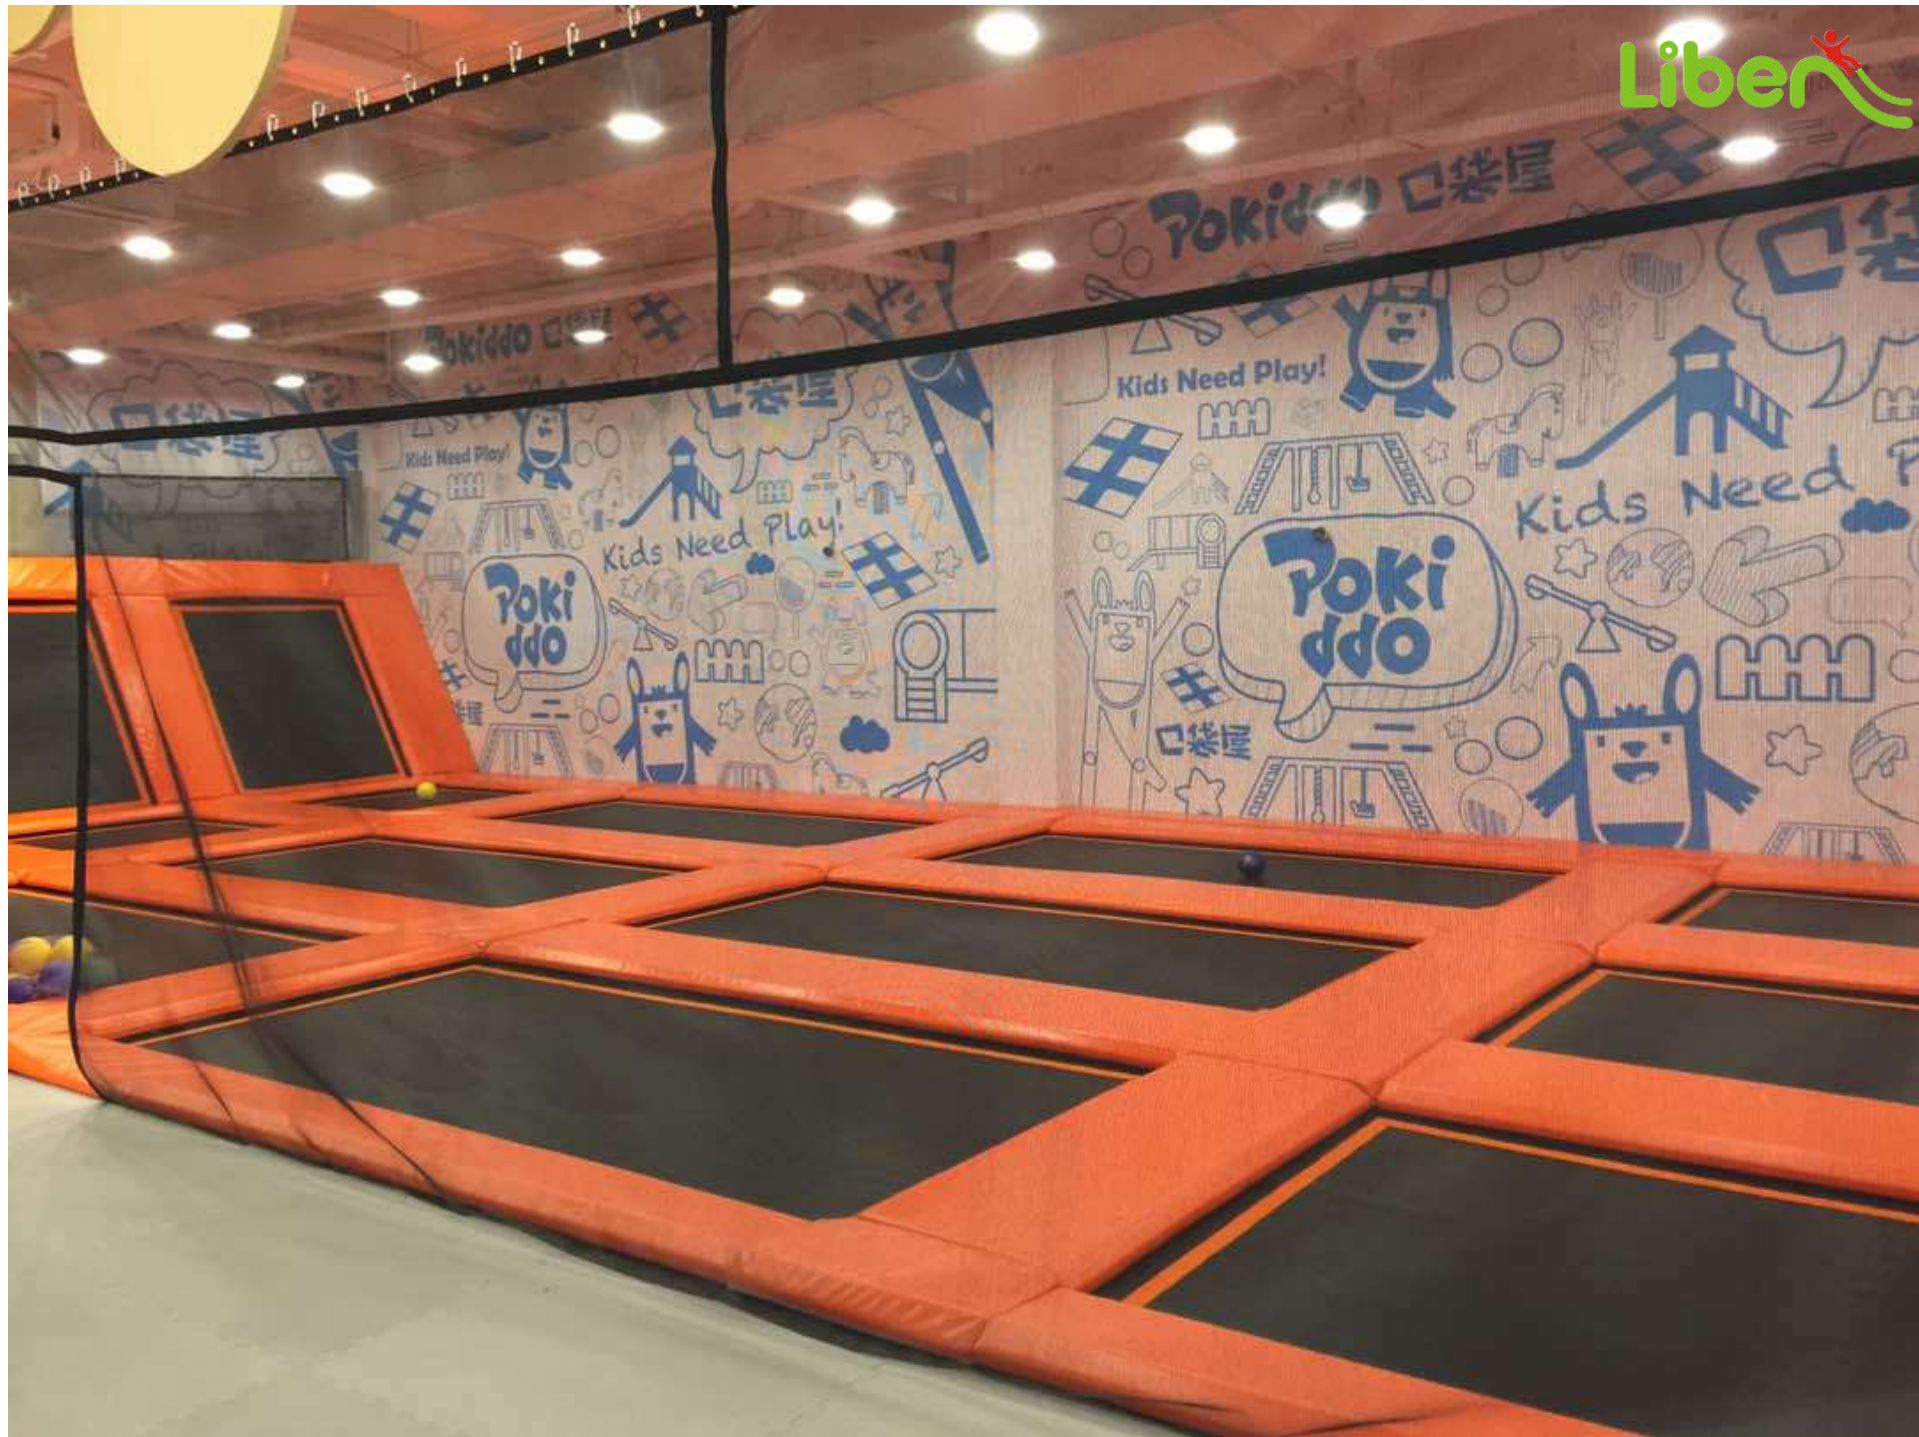

Liben Perfect Final Design

Total About 1100 sqm

(11840sqft)

Here Show The Real Pictures

Contact me for more information!

Mr.Loic Hoo /Sales Manager

E-mail: exp09@libenplay.com

Msn: libenexp09@hotmail.com