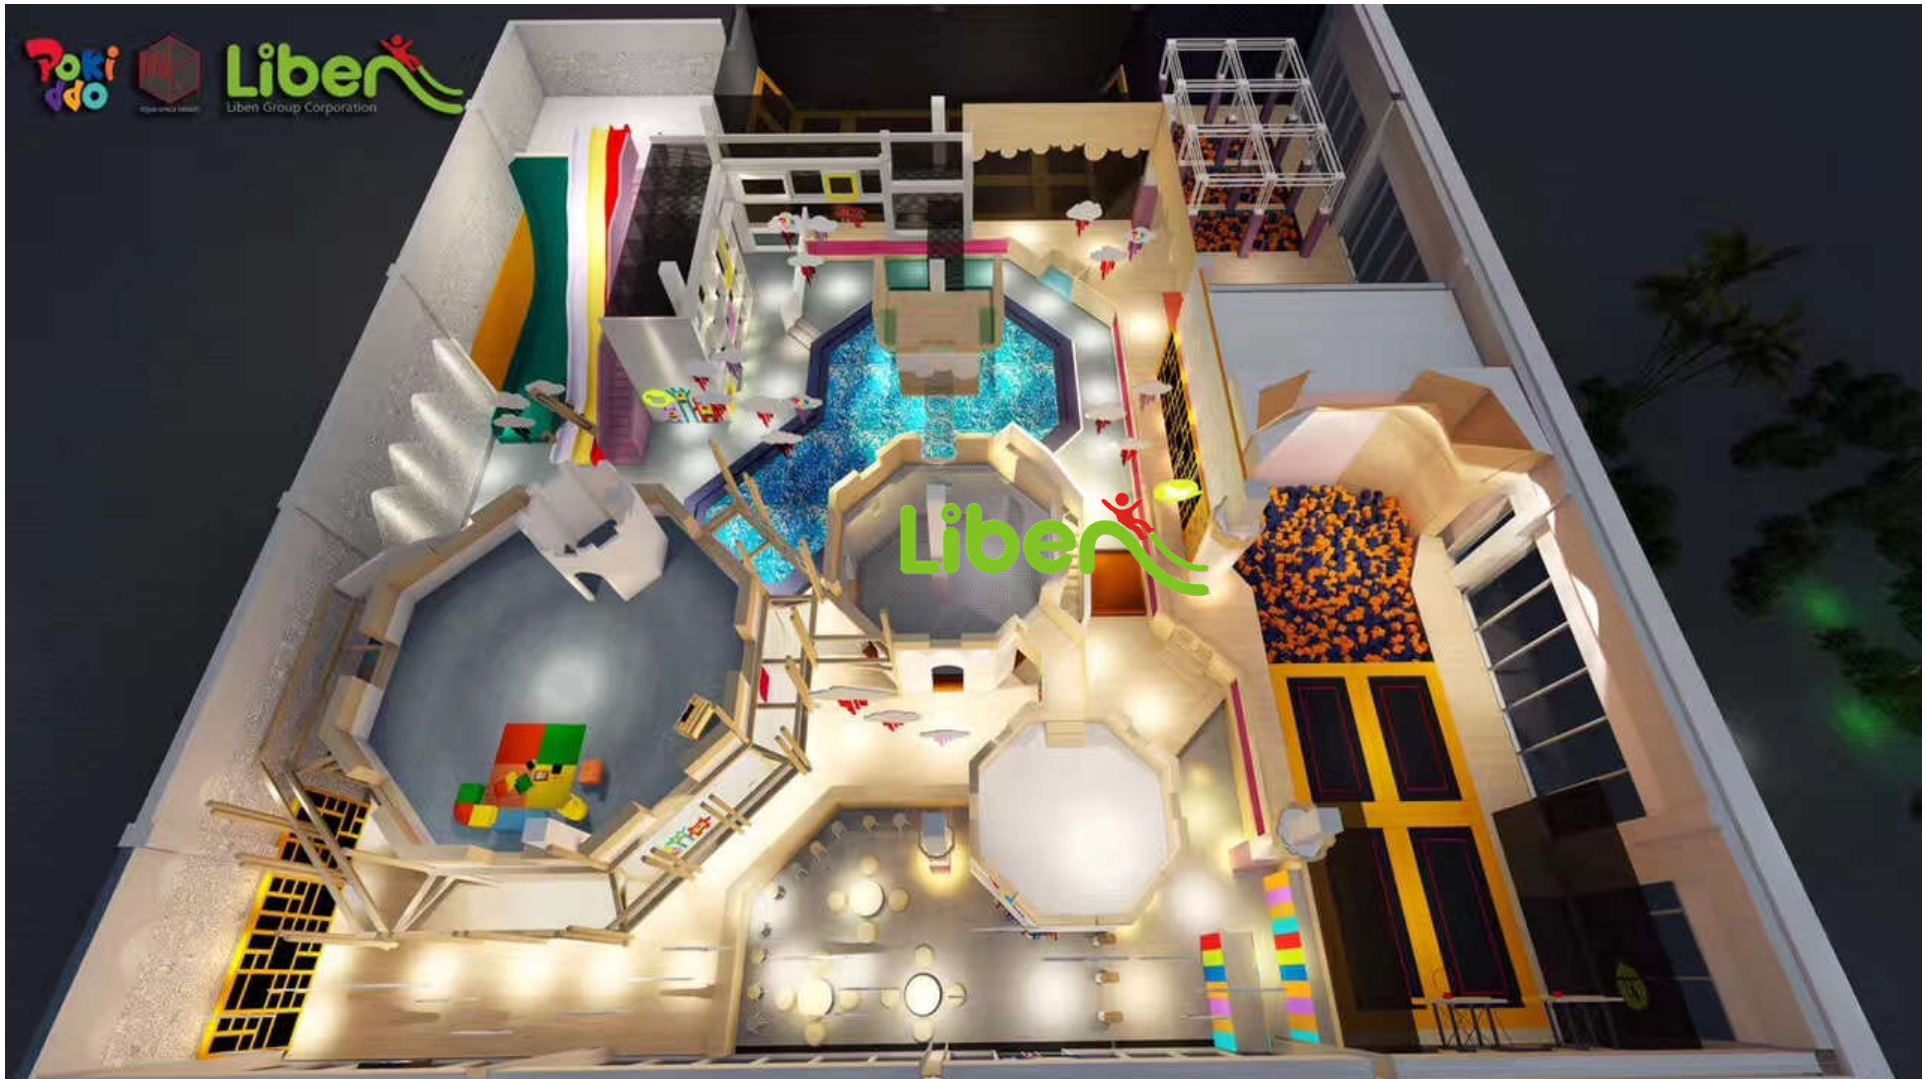

立本集团有限公司

www.libentrampoline.com

Liben First Own Brand Park

Location: Wenzhou, China

Park Name: Pokiddo

Play, and the wisdom of play

<https://www.facebook.com/loic.hoo.1>

Liben Own Brand--Pokiddo (口袋屋)

Liben Perfect Final Design

Total About 1100 sqm

(11840sqft)

Here Show The Real Pictures

Contact me for more information!

Mr.Loic Hoo /Sales Manager

E-mail: exp09@libenplay.com

Msn: libenexp09@hotmail.com