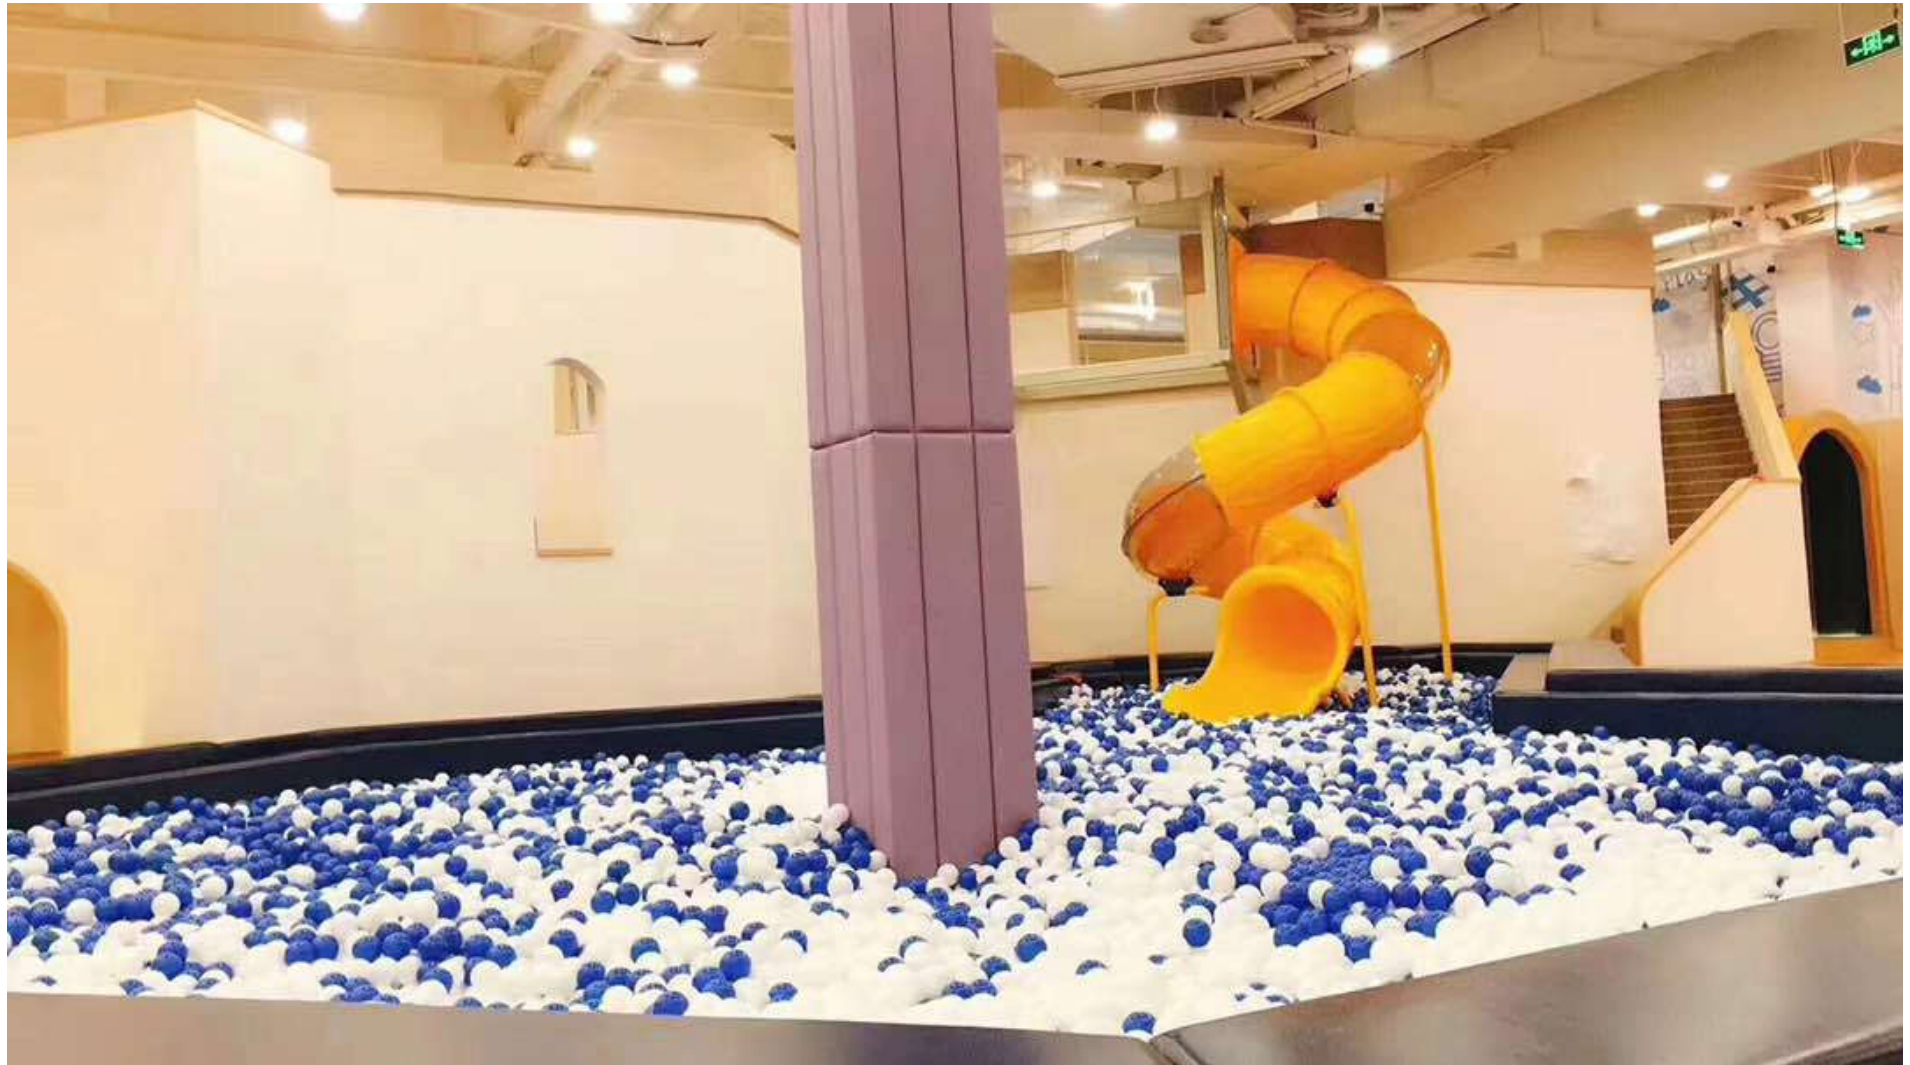

Liben Perfect Final Design

Total About 1100 sqm

(11840sqft)

Here Show The Real Pictures

Contact me for more information!

Mr.Loic Hoo /Sales Manager

E-mail: exp09@libenplay.com

Msn: libenexp09@hotmail.com