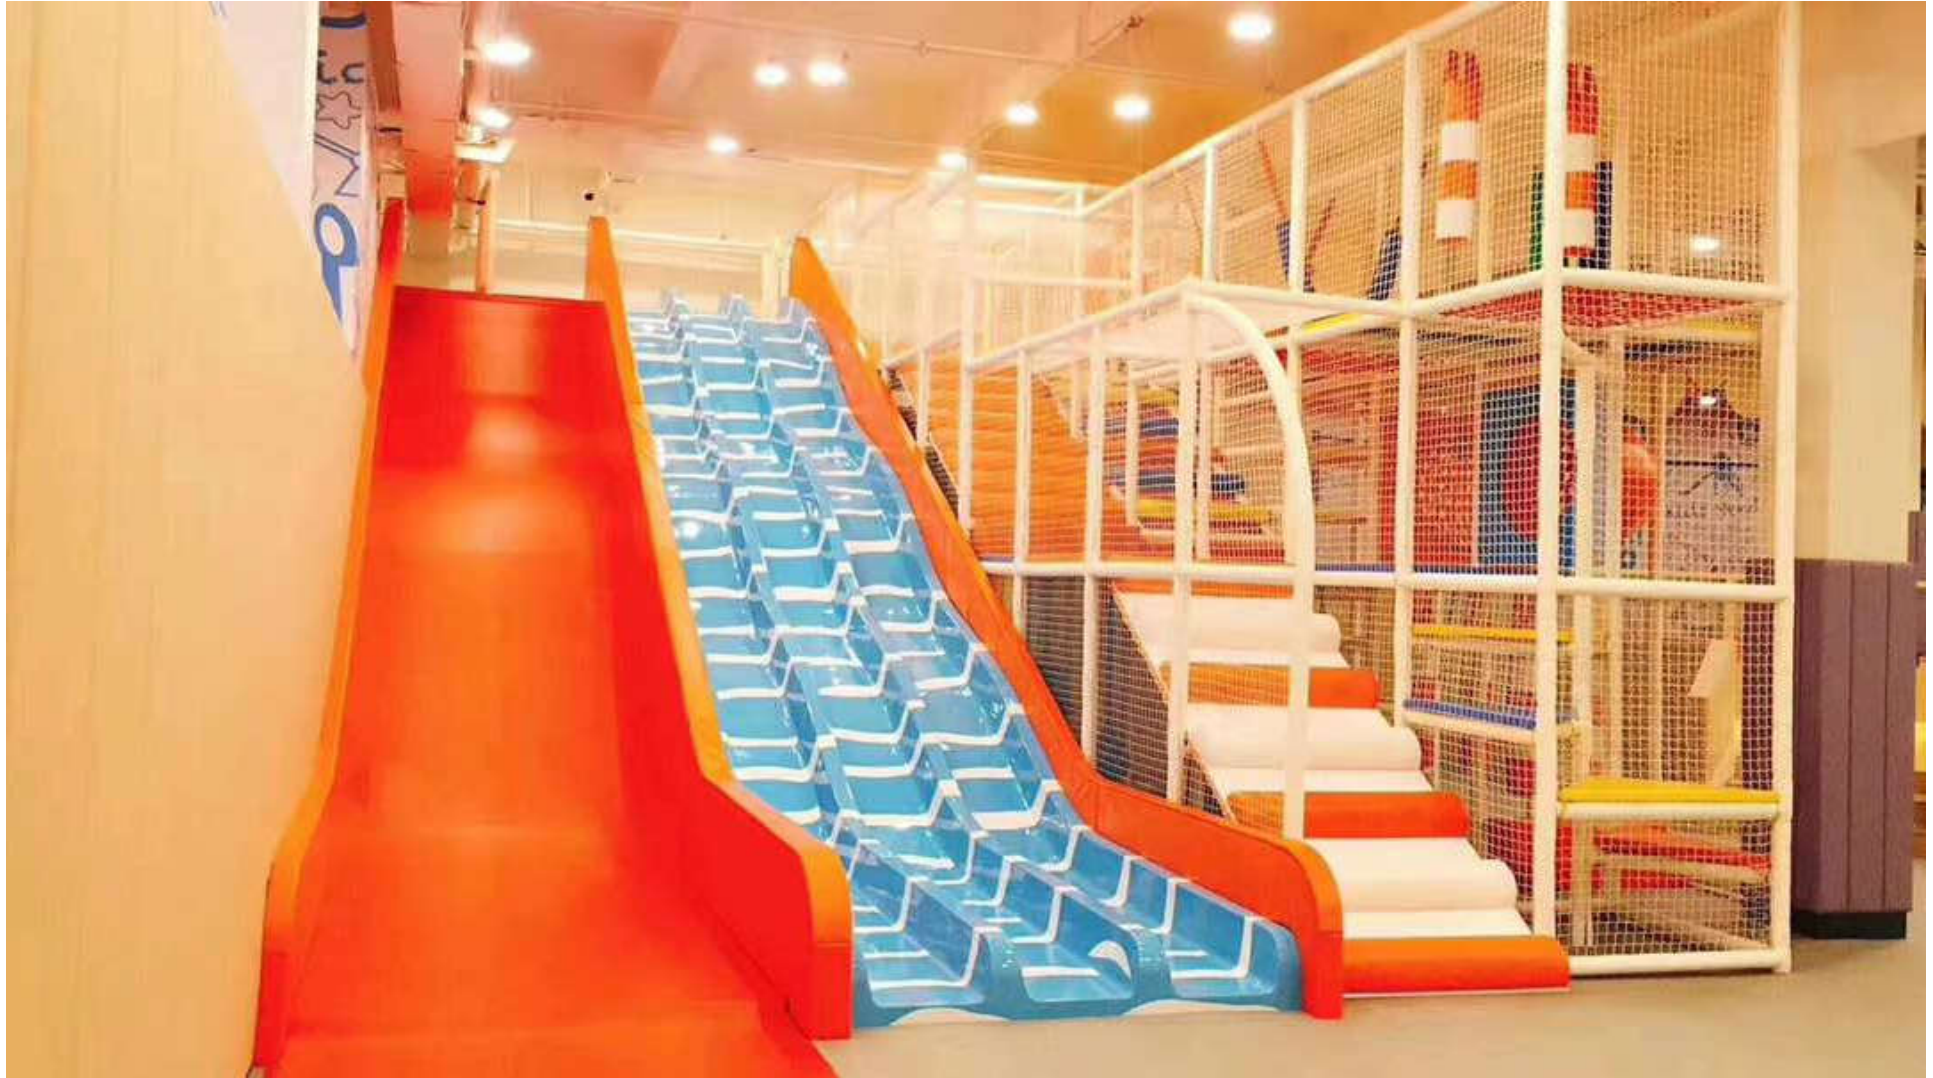

Liben Perfect Final Design

Total About 1100 sqm

(11840sqft)

Here Show The Real Pictures

Contact me for more information!

Mr.Loic Hoo /Sales Manager

E-mail: exp09@libenplay.com

Msn: libenexp09@hotmail.com