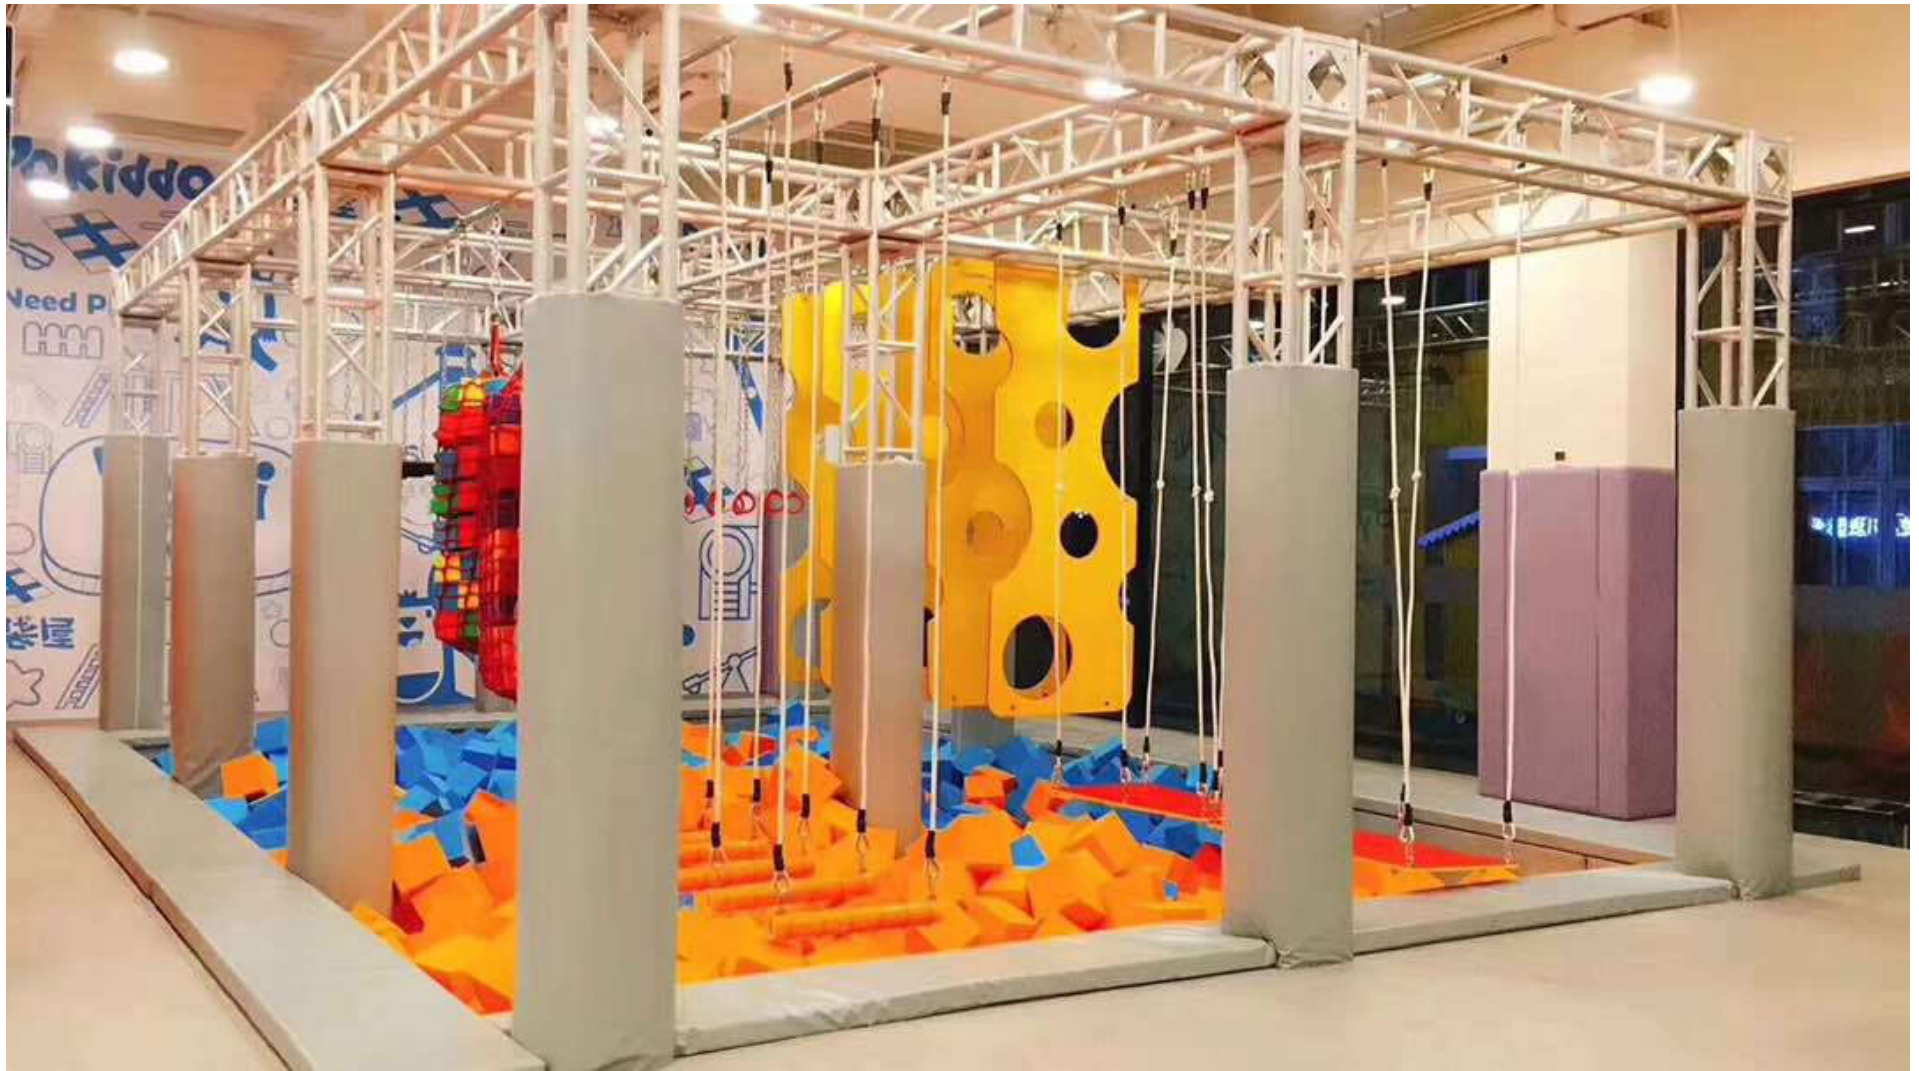

Liben Perfect Final Design

Total About 1100 sqm

(11840sqft)

Here Show The Real Pictures

Contact me for more information!

Mr.Loic Hoo /Sales Manager

E-mail: exp09@libenplay.com

Msn: libenexp09@hotmail.com