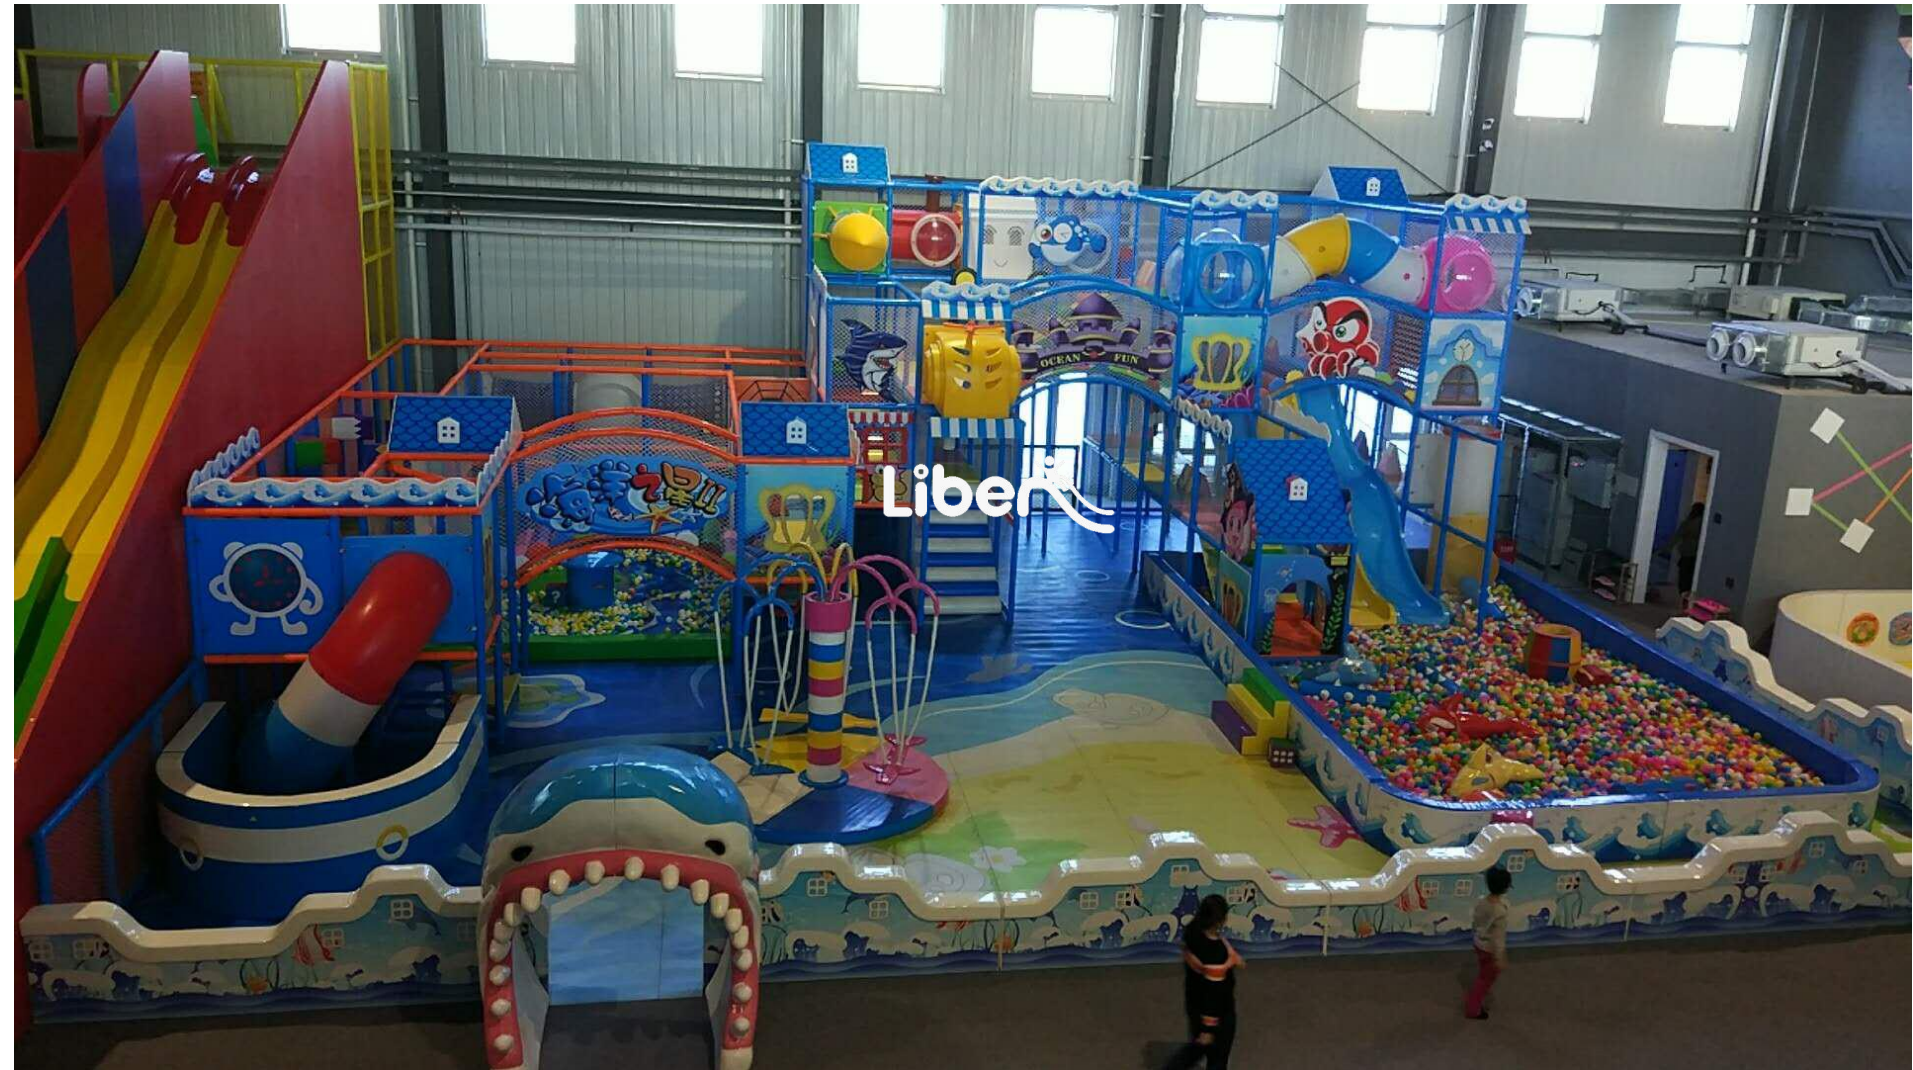

立本集团有限公司

www.libentrampoline.com

Liben Latest Trampoline Playground Park

Location: TianJin, China

Park Name: Dream Town

Play, and the wisdom of play

<https://www.facebook.com/loic.hoo.1>

Liben Perfect Final Design

Total About 2300 Sqm

(24756Sqft)

Liber 

Libera

Volcano Slide

Libera 

Reception Area

Contact me for more information!