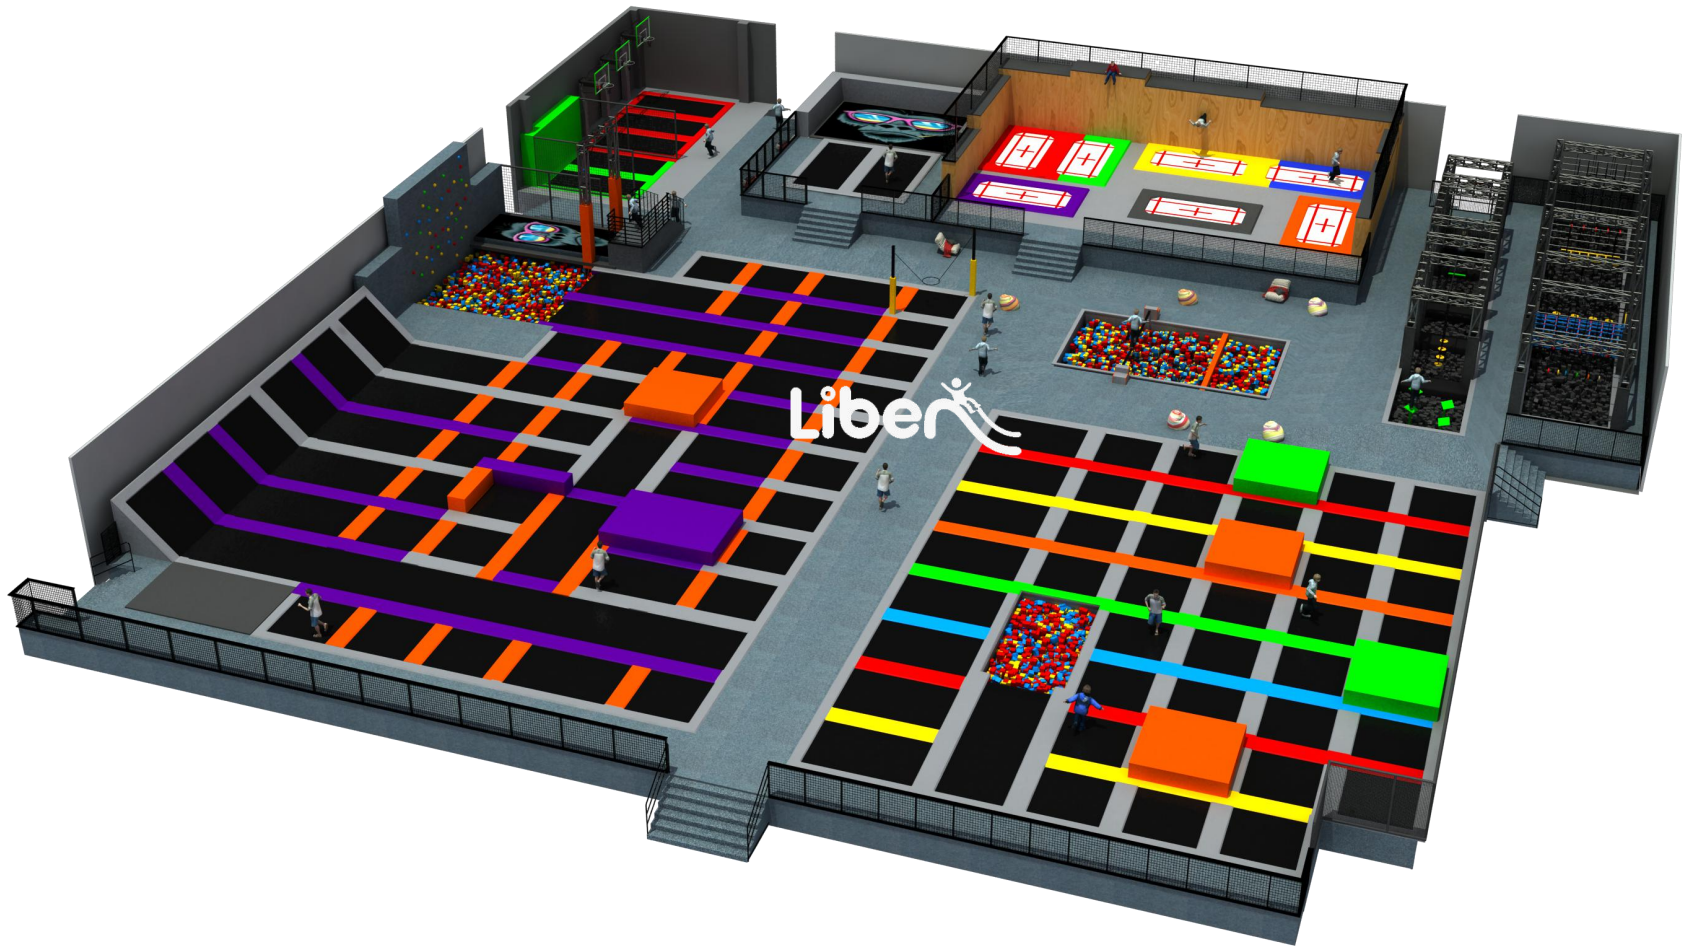

立本集团有限公司

www.libentrampoline.com

Liben Latest Trampoline Playground Park

Location: TianJin, China

Park Name: Dream Town

Play, and the wisdom of play

<https://www.facebook.com/loic.hoo.1>

Liben Perfect Final Design

Total About 2300 Sqm

(24756Sqft)

Liber 

Libera

Volcano Slide

Libera 

Reception Area

Contact me for more information!