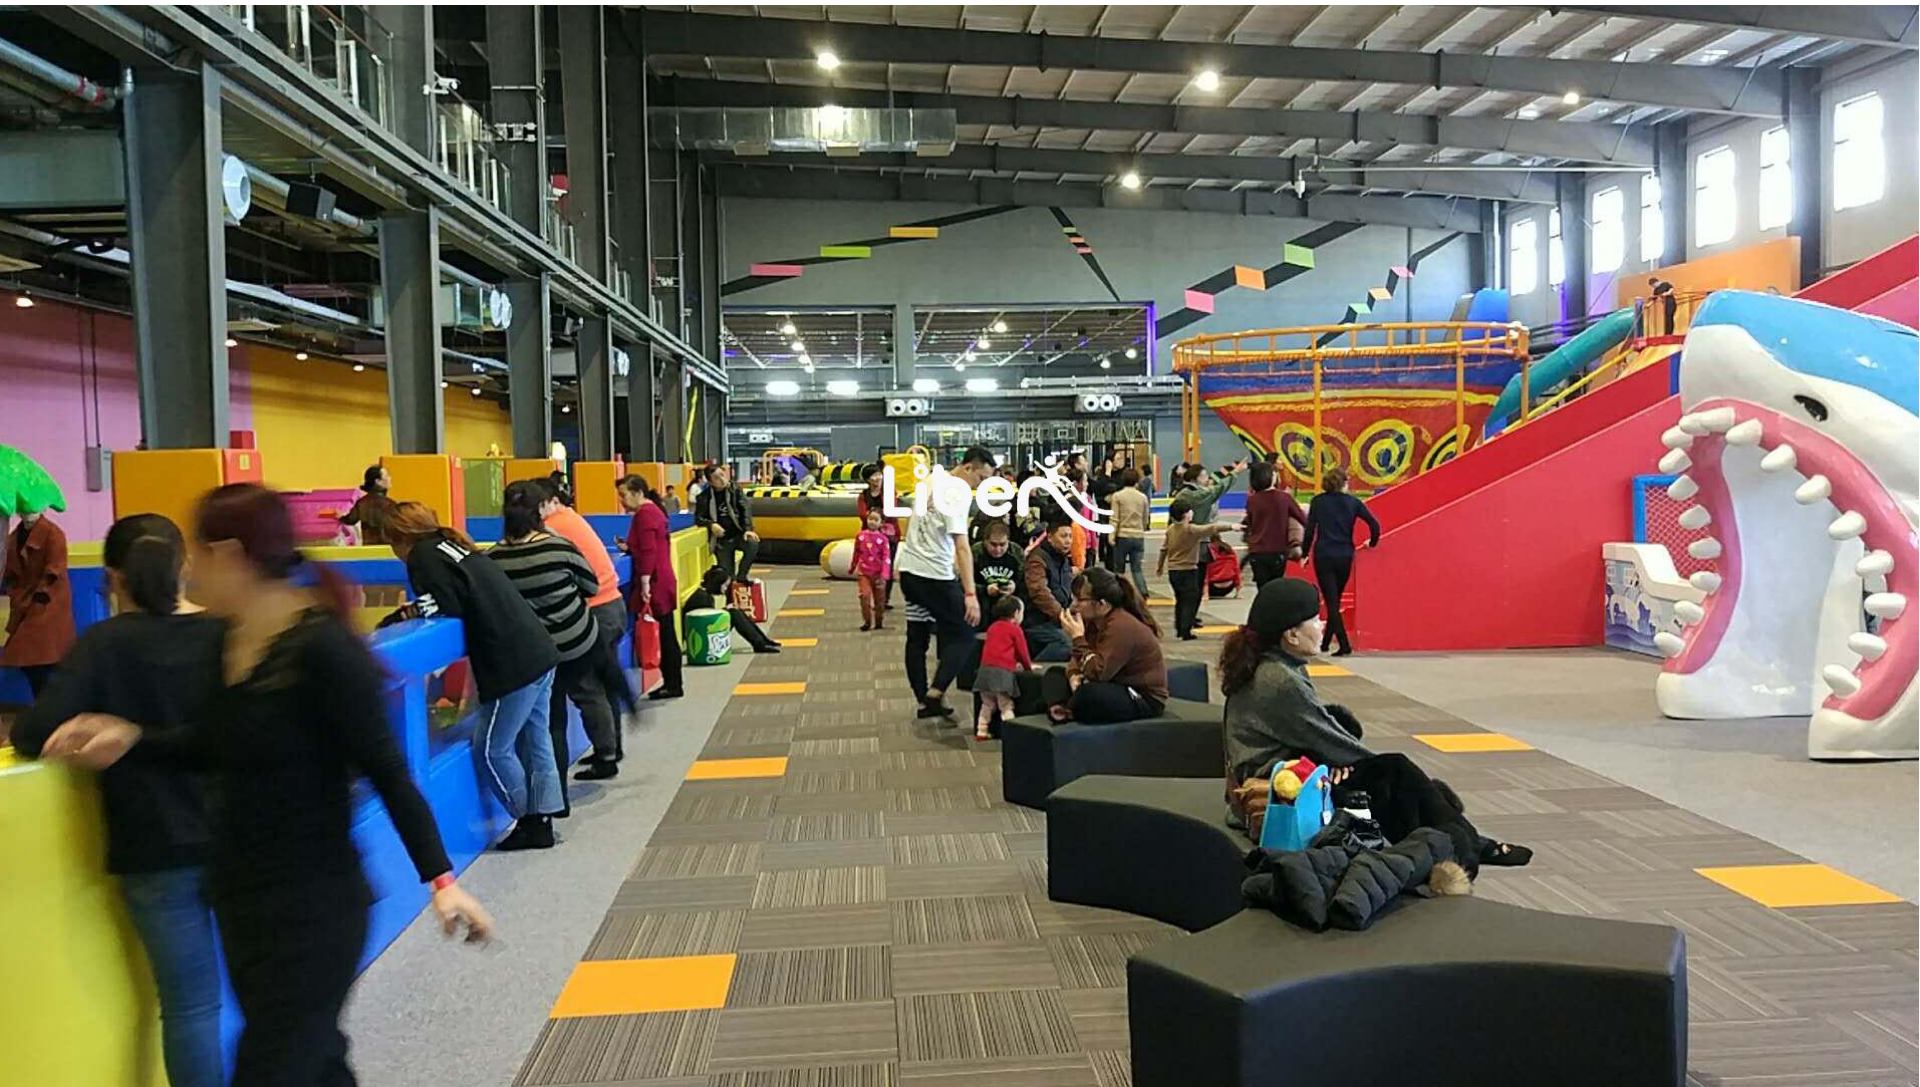

Total About 2300 Sqm

(24756Sqft)

Liber 

Libera

Volcano Slide

Libera 

Reception Area

Contact me for more information!