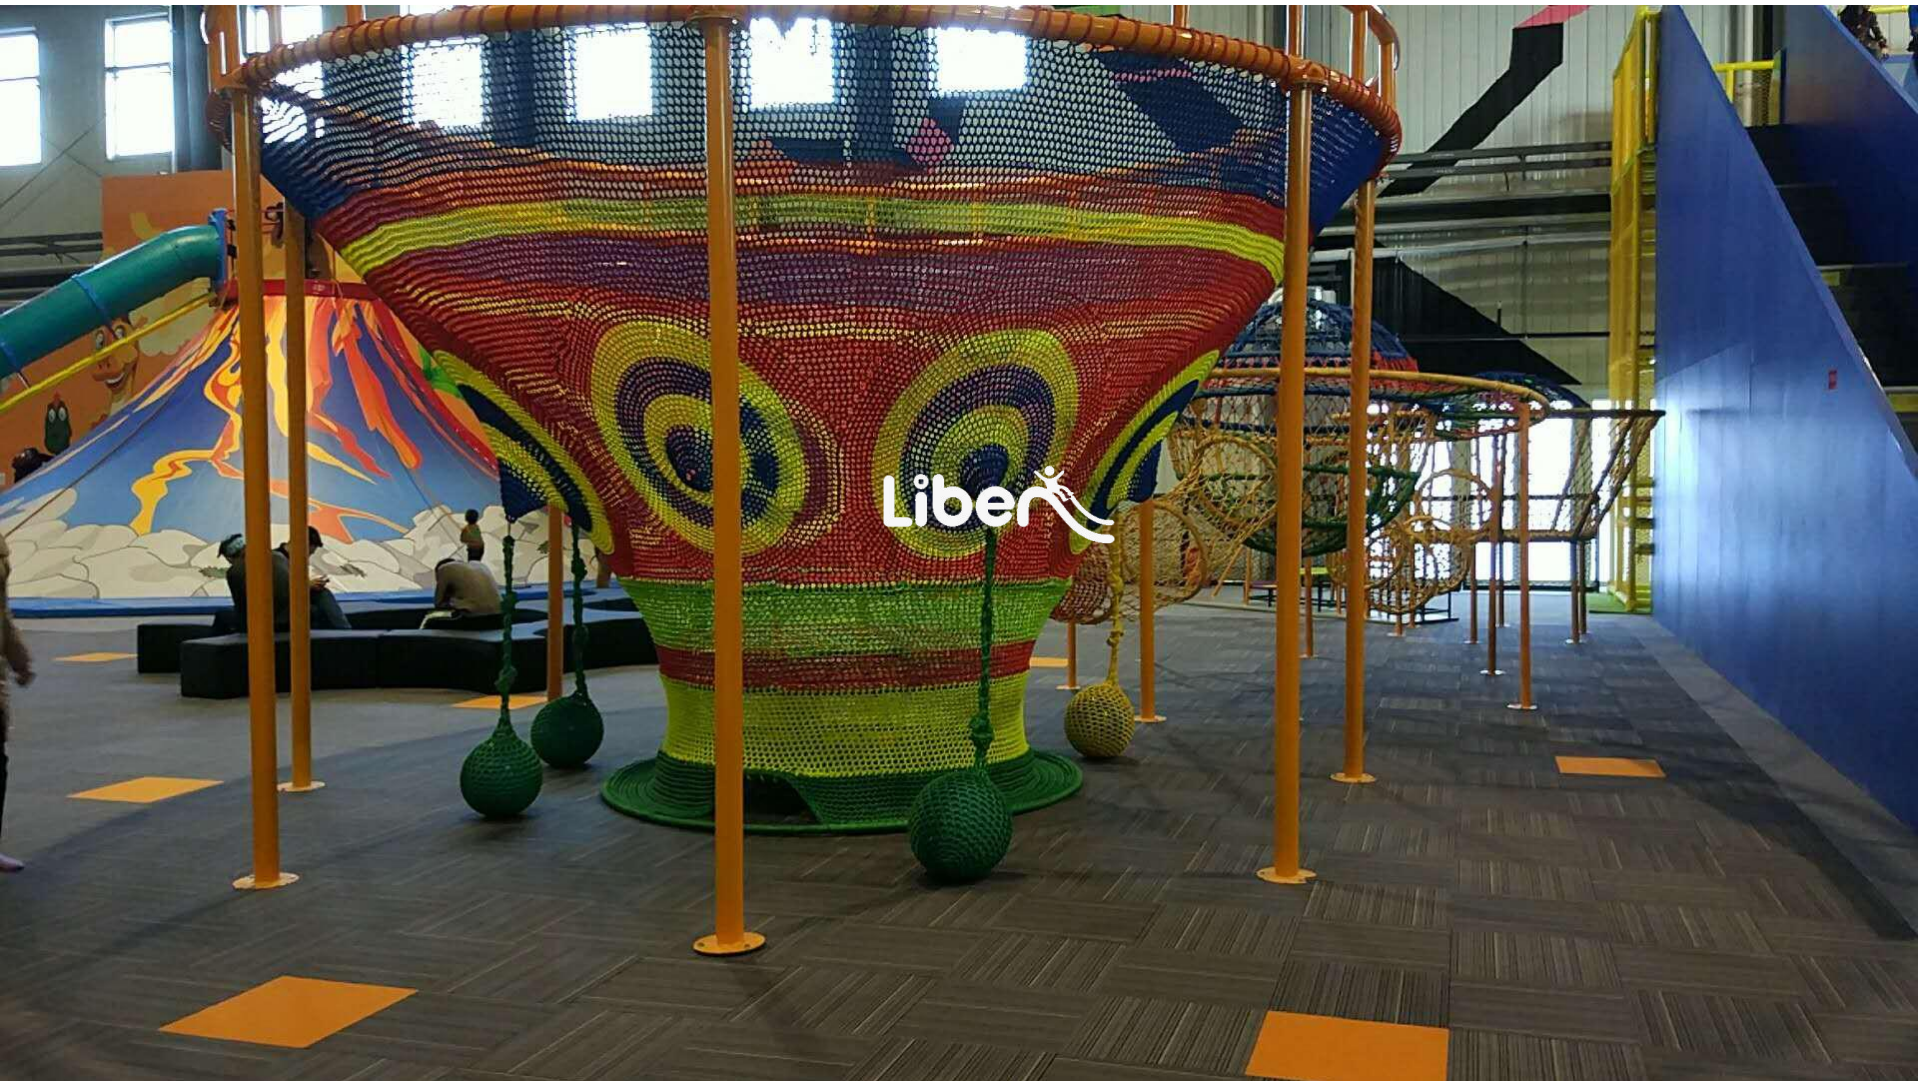

Total About 2300 Sqm

(24756Sqft)

Liber 

Libera

Volcano Slide

Libera 

Reception Area

Contact me for more information!