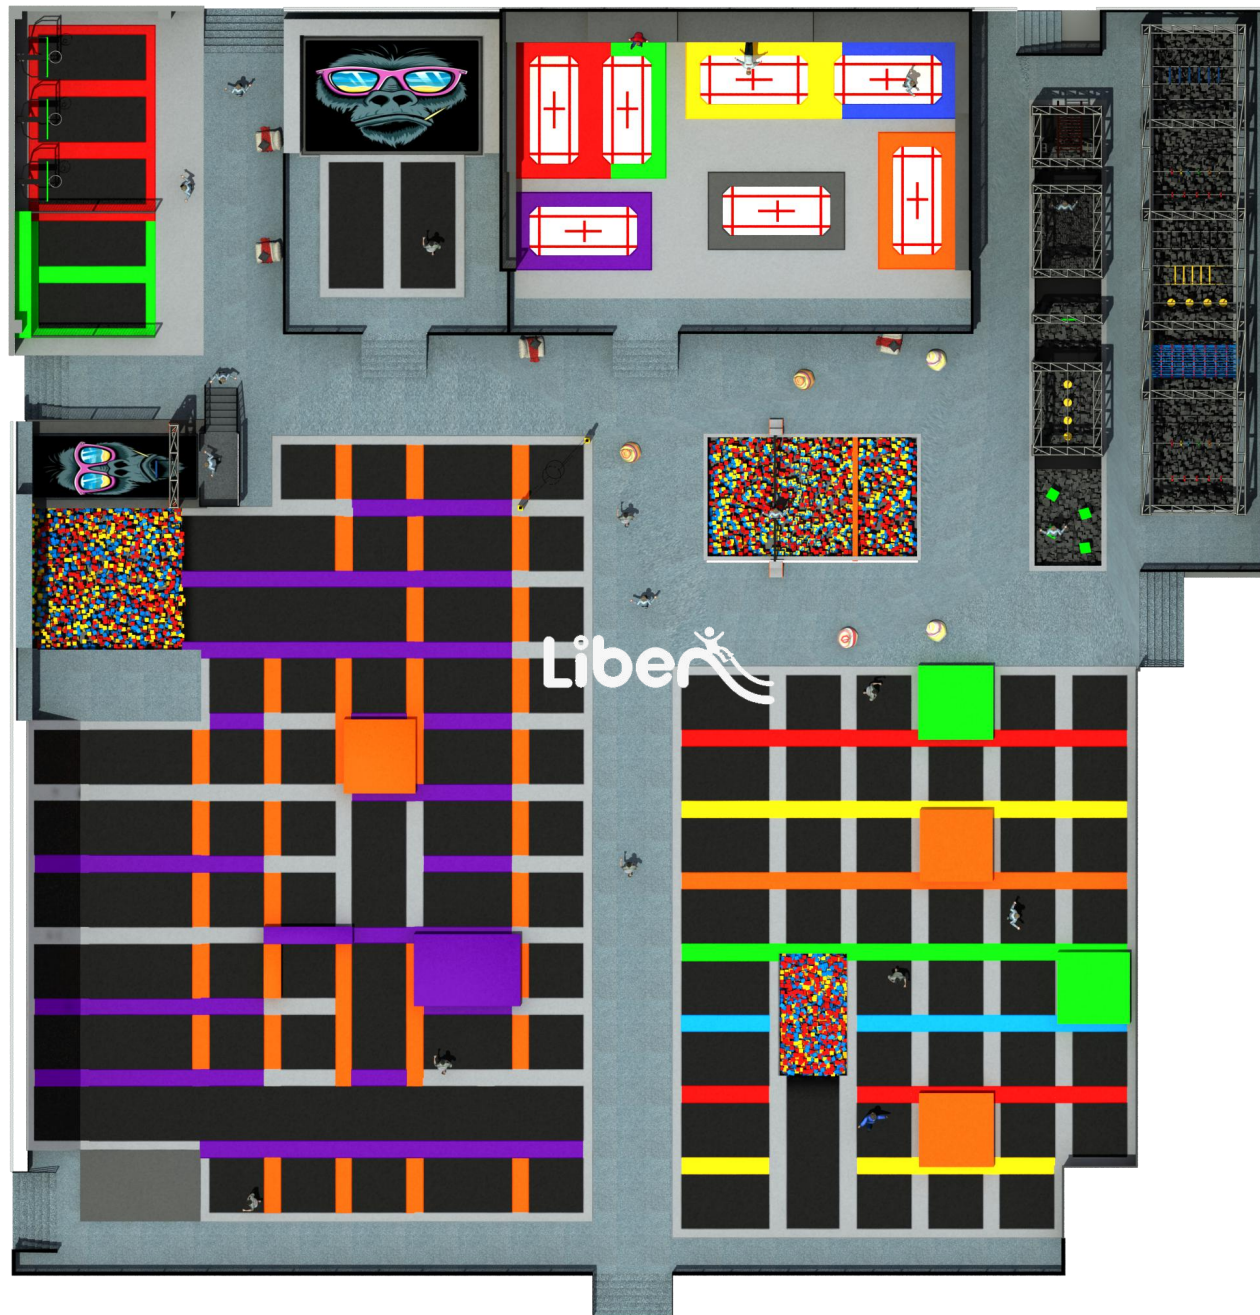

立本集团有限公司

www.libentrampoline.com

Liben Latest Trampoline Playground Park

Location: TianJin, China

Park Name: Dream Town

Play, and the wisdom of play

<https://www.facebook.com/loic.hoo.1>

Liben Perfect Final Design

Total About 2300 Sqm

(24756Sqft)

Liber 

Libera

Volcano Slide

Libera 

Reception Area

Contact me for more information!