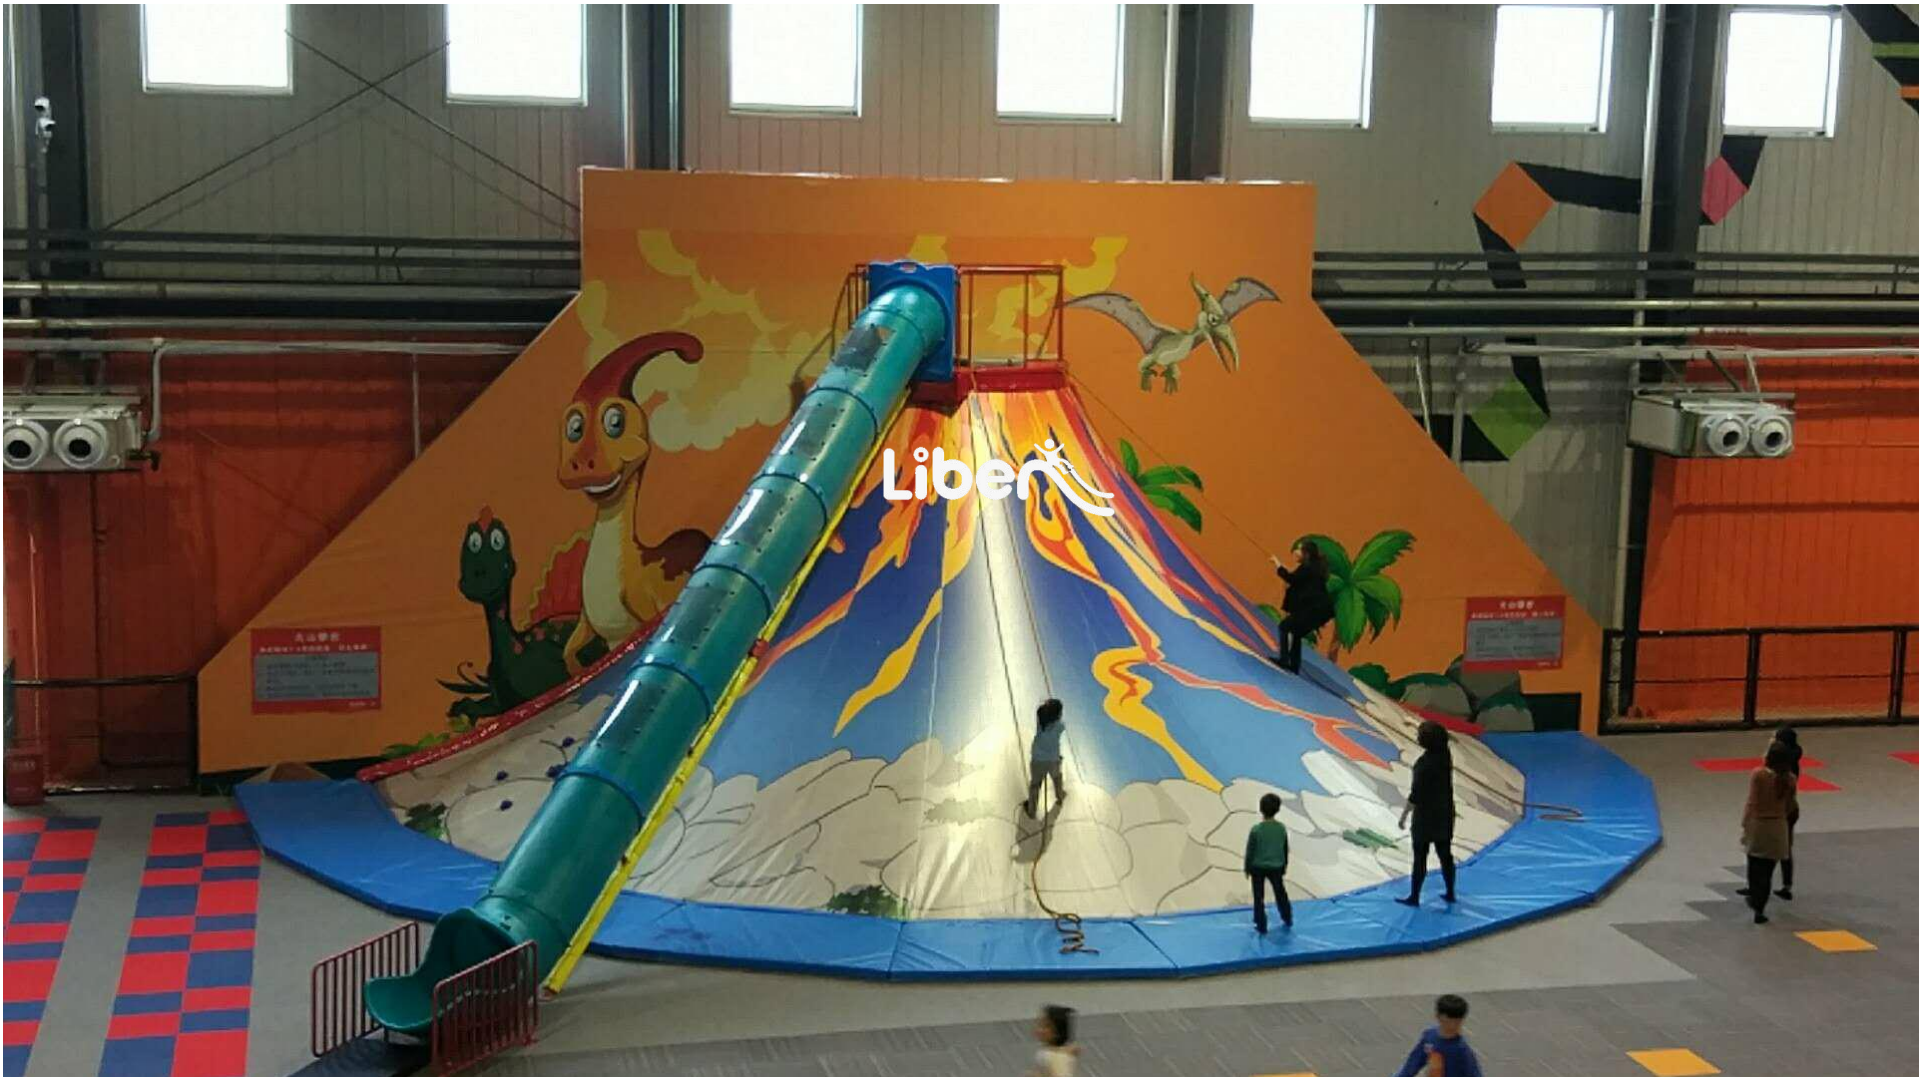

Volcano Slide